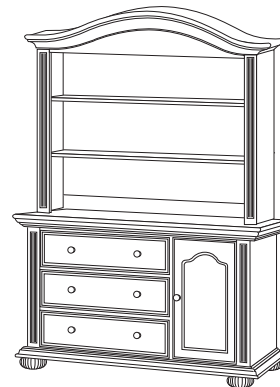

Newport OldeWorld™ Crib

(shown in espresso finish)

- Beautifully detailed head and footboard allowing for flexible room placement
- Two stationary sides allow for increased stability and space-saving room arrangement.
- Converts to toddler and day bed
- Available with optional stow-away storage drawer
- 36.5" w x 58" l x 46" h

7900
 Newport Lifetime™ Crib
 31" w x 62.75" l x 50.25" h

7970 • Conversion Kit for
 Lifetime™ Crib (includes 2
 bed rails, 6 slats)

7911 • Storage Drawer
 for OldeWorld™ Crib

7975 • Guardrail for Lifetime™ Crib

7905 • 5 Drawer Dresser
 44" w x 20" d x 51" h

7908 • Combo
 60" w x 20" d x 34" h

7918 • Hutch for Combo
 and 6 Drawer Dresser
 60" w x 14" d x 50" h

7914 • Bookcase
 34" w x 16" d x 72" h

7906 • 6 Drawer Dresser
 60" w x 20" d x 34" h

7915 • Mirror
 43" w x 3" d x 38.75" h

7910 • Twin Bed
 (comes w/ side rails and slats)
 42.25" w x 82.25" l x 45.25" h

7902 • Nightstand
 26" w x 17.5" d x 24" h

Muniré
 FURNITURE

www.munirefurniture.com
info@munirefurniture.com