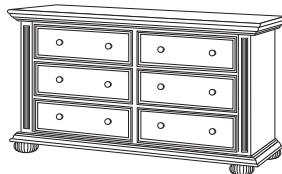

Newport OldeWorld™ Crib

(shown in espresso finish)

- Beautifully detailed head and footboard allowing for flexible room placement
- Two stationary sides allow for increased stability and space-saving room arrangement.
- Converts to toddler and day bed
- Available with optional stow-away storage drawer
- 36.5" w x 58" l x 46" h

7900
 Newport Lifetime™ Crib
 31" w x 62.75" l x 50.25" h

7970 • Conversion Kit for
 Lifetime™ Crib (includes 2
 bed rails, 6 slats)

7911 • Storage Drawer
 for OldeWorld™ Crib

7975 • Guardrail for Lifetime™ Crib

7905 • 5 Drawer Dresser
 44" w x 20" d x 51" h

7908 • Combo
 60" w x 20" d x 34" h

7918 • Hutch for Combo
 and 6 Drawer Dresser
 60" w x 14" d x 50" h

7914 • Bookcase
 34" w x 16" d x 72" h

7906 • 6 Drawer Dresser
 60" w x 20" d x 34" h

7915 • Mirror
 43" w x 3" d x 38.75" h

7910 • Twin Bed
 (comes w/ side rails and slats)
 42.25" w x 82.25" l x 45.25" h

7902 • Nightstand
 26" w x 17.5" d x 24" h

Muniré
 FURNITURE

www.munirefurniture.com
info@munirefurniture.com