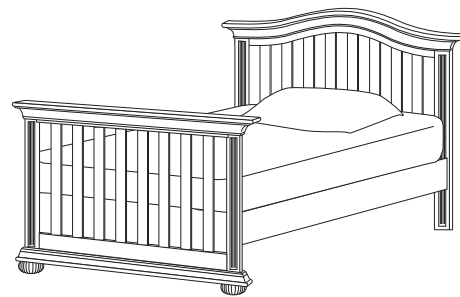

Newport OldeWorld™ Crib

(shown in espresso finish)

- Beautifully detailed head and footboard allowing for flexible room placement
- Two stationary sides allow for increased stability and space-saving room arrangement.
- Converts to toddler and day bed
- Available with optional stow-away storage drawer
- 36.5" w x 58" l x 46" h

7900
 Newport Lifetime™ Crib
 31" w x 62.75" l x 50.25" h

7970 • Conversion Kit for
 Lifetime™ Crib (includes 2
 bed rails, 6 slats)

7911 • Storage Drawer
 for OldeWorld™ Crib

7975 • Guardrail for Lifetime™ Crib

7905 • 5 Drawer Dresser
 44" w x 20" d x 51" h

7908 • Combo
 60" w x 20" d x 34" h

7918 • Hutch for Combo
 and 6 Drawer Dresser
 60" w x 14" d x 50" h

7914 • Bookcase
 34" w x 16" d x 72" h

7906 • 6 Drawer Dresser
 60" w x 20" d x 34" h

7915 • Mirror
 43" w x 3" d x 38.75" h

7910 • Twin Bed
 (comes w/ side rails and slats)
 42.25" w x 82.25" l x 45.25" h

7902 • Nightstand
 26" w x 17.5" d x 24" h

Muniré
 FURNITURE

www.munirefurniture.com
info@munirefurniture.com