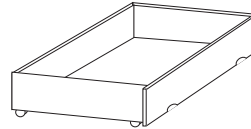

Newport OldeWorld™ Crib

(shown in espresso finish)

- Beautifully detailed head and footboard allowing for flexible room placement
- Two stationary sides allow for increased stability and space-saving room arrangement.
- Converts to toddler and day bed
- Available with optional stow-away storage drawer
- 36.5" w x 58" l x 46" h

Muniré
FURNITURE

Newport

COLLECTION

RUBBED
 ANTIQUE WHITE RUBBED BLACK ESPRESSO CHERRY CLASSIC CHESTNUT

FINISHES:

7929 • Armoire
 44" w x 20" d x 73.5" h

7901
 Newport OldeWorld™ Crib
 36.5" w x 58" l x 46" h

7900
 Newport Lifetime™ Crib
 31" w x 62.75" l x 50.25" h

7970 • Conversion Kit for
 Lifetime™ Crib (includes 2
 bed rails, 6 slats)

7911 • Storage Drawer
 for OldeWorld™ Crib

7975 • Guardrail for Lifetime™ Crib