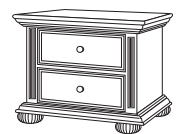

Muniré
FURNITURE

www.munirefurniture.com
info@munirefurniture.com