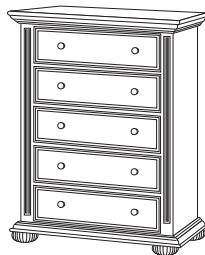

Newport OldeWorld™ Crib

(shown in espresso finish)

- Beautifully detailed head and footboard allowing for flexible room placement
- Two stationary sides allow for increased stability and space-saving room arrangement.
- Converts to toddler and day bed
- Available with optional stow-away storage drawer
- 36.5" w x 58" l x 46" h

7900
 Newport Lifetime™ Crib
 31" w x 62.75" l x 50.25" h

7970 • Conversion Kit for
 Lifetime™ Crib (includes 2
 bed rails, 6 slats)

7911 • Storage Drawer
 for OldeWorld™ Crib

7975 • Guardrail for Lifetime™ Crib

7905 • 5 Drawer Dresser
 44" w x 20" d x 51" h

7908 • Combo
 60" w x 20" d x 34" h

7918 • Hutch for Combo
 and 6 Drawer Dresser
 60" w x 14" d x 50" h

7914 • Bookcase
 34" w x 16" d x 72" h

7906 • 6 Drawer Dresser
 60" w x 20" d x 34" h

7915 • Mirror
 43" w x 3" d x 38.75" h

7910 • Twin Bed
 (comes w/ side rails and slats)
 42.25" w x 82.25" l x 45.25" h

7902 • Nightstand
 26" w x 17.5" d x 24" h

Muniré
 FURNITURE

www.munirefurniture.com
info@munirefurniture.com