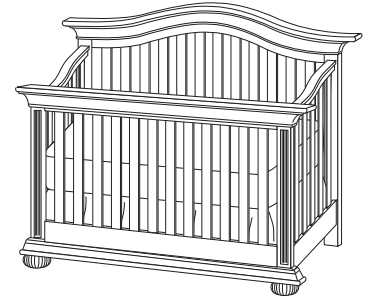

Newport OldeWorld™ Crib

(shown in espresso finish)

- Beautifully detailed head and footboard allowing for flexible room placement
- Two stationary sides allow for increased stability and space-saving room arrangement.
- Converts to toddler and day bed
- Available with optional stow-away storage drawer
- 36.5" w x 58" l x 46" h

Muniré
FURNITURE

Newport

COLLECTION

RUBBED
 ANTIQUE WHITE RUBBED BLACK ESPRESSO CHERRY CLASSIC CHESTNUT

FINISHES:

7929 • Armoire
 44" w x 20" d x 73.5" h

7901
 Newport OldeWorld™ Crib
 36.5" w x 58" l x 46" h

7900
 Newport Lifetime™ Crib
 31" w x 62.75" l x 50.25" h

7970 • Conversion Kit for
 Lifetime™ Crib (includes 2
 bed rails, 6 slats)

7911 • Storage Drawer
 for OldeWorld™ Crib

7975 • Guardrail for Lifetime™ Crib