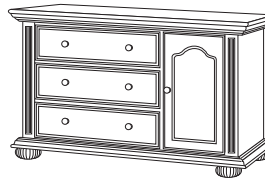

Newport OldeWorld™ Crib

(shown in espresso finish)

- Beautifully detailed head and footboard allowing for flexible room placement
- Two stationary sides allow for increased stability and space-saving room arrangement.
- Converts to toddler and day bed
- Available with optional stow-away storage drawer
- 36.5" w x 58" l x 46" h

7900
 Newport Lifetime™ Crib
 31" w x 62.75" l x 50.25" h

7970 • Conversion Kit for
 Lifetime™ Crib (includes 2
 bed rails, 6 slats)

7911 • Storage Drawer
 for OldeWorld™ Crib

7975 • Guardrail for Lifetime™ Crib

7905 • 5 Drawer Dresser
 44" w x 20" d x 51" h

7908 • Combo
 60" w x 20" d x 34" h

7918 • Hutch for Combo
 and 6 Drawer Dresser
 60" w x 14" d x 50" h

7914 • Bookcase
 34" w x 16" d x 72" h

7906 • 6 Drawer Dresser
 60" w x 20" d x 34" h